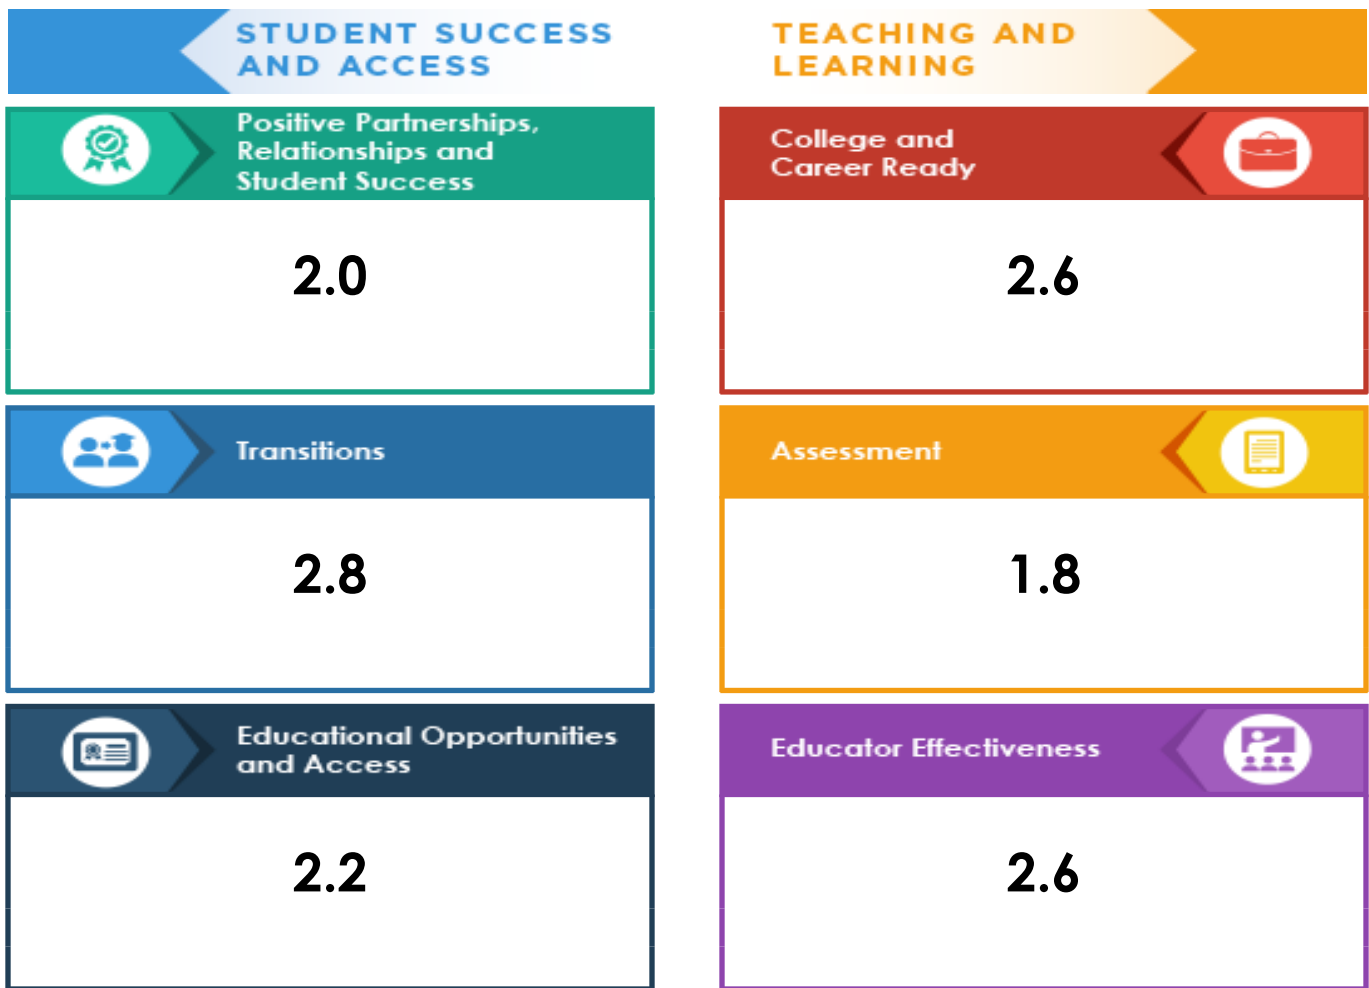

Evidence-Based Analysis Responses

Average Score (Between 0 and 3) of 5 Self-Reported Responses In Each Tenet
90 Total Points Possible

70

Total EBA Score