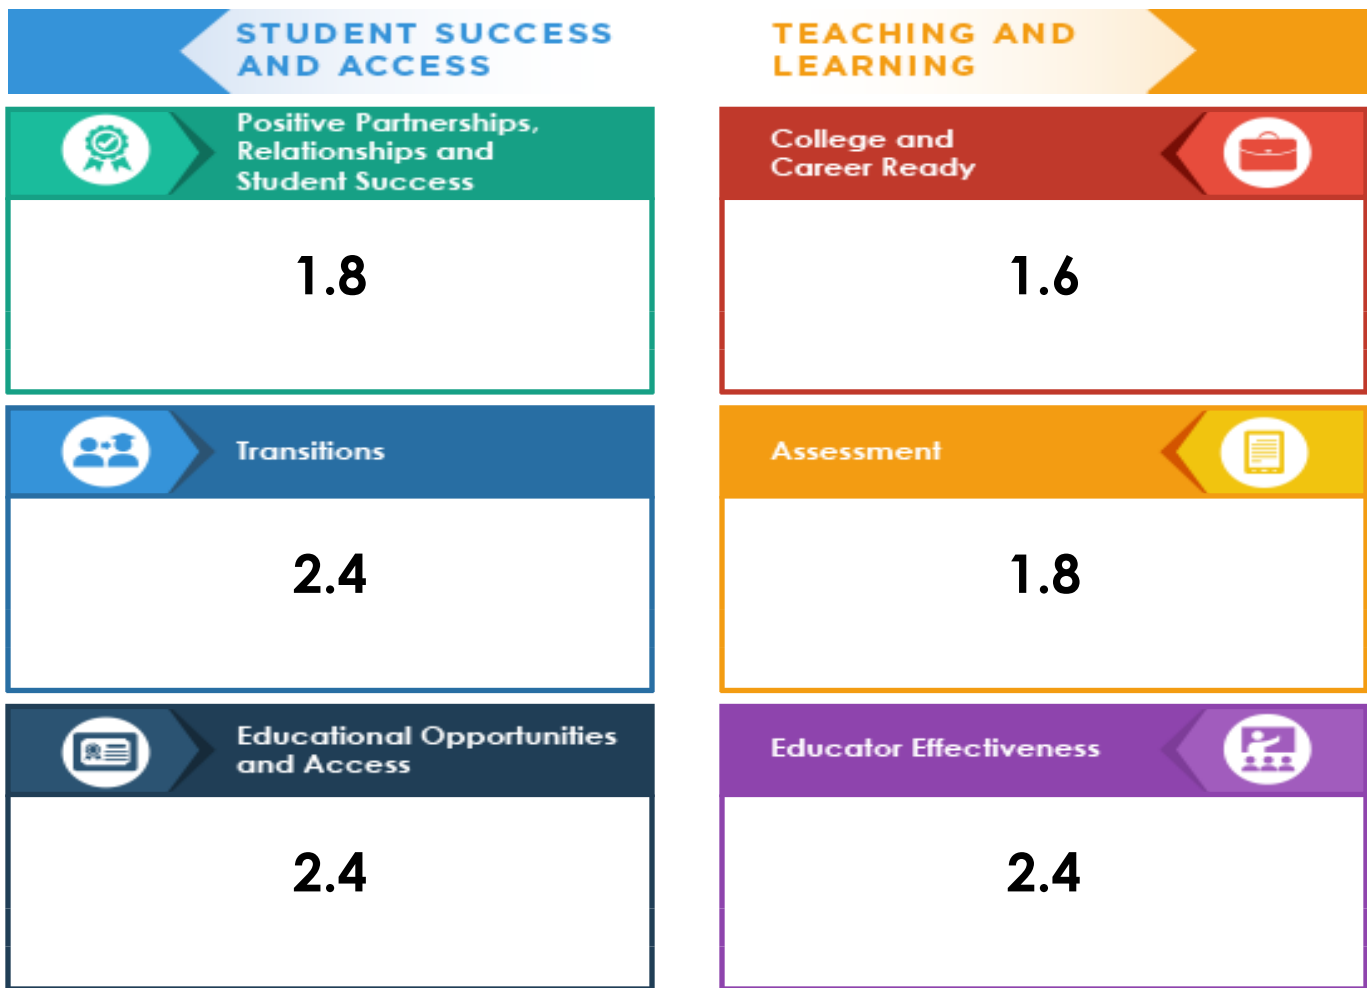

Classification Adjustments

Evidence-Based Analysis Responses

Average Score (Between 0 and 3) of 5 Self-Reported Responses In Each Tenet
90 Total Points Possible

62

Total EBA Score

O'NEILL ELEMENTARY SCHOOL