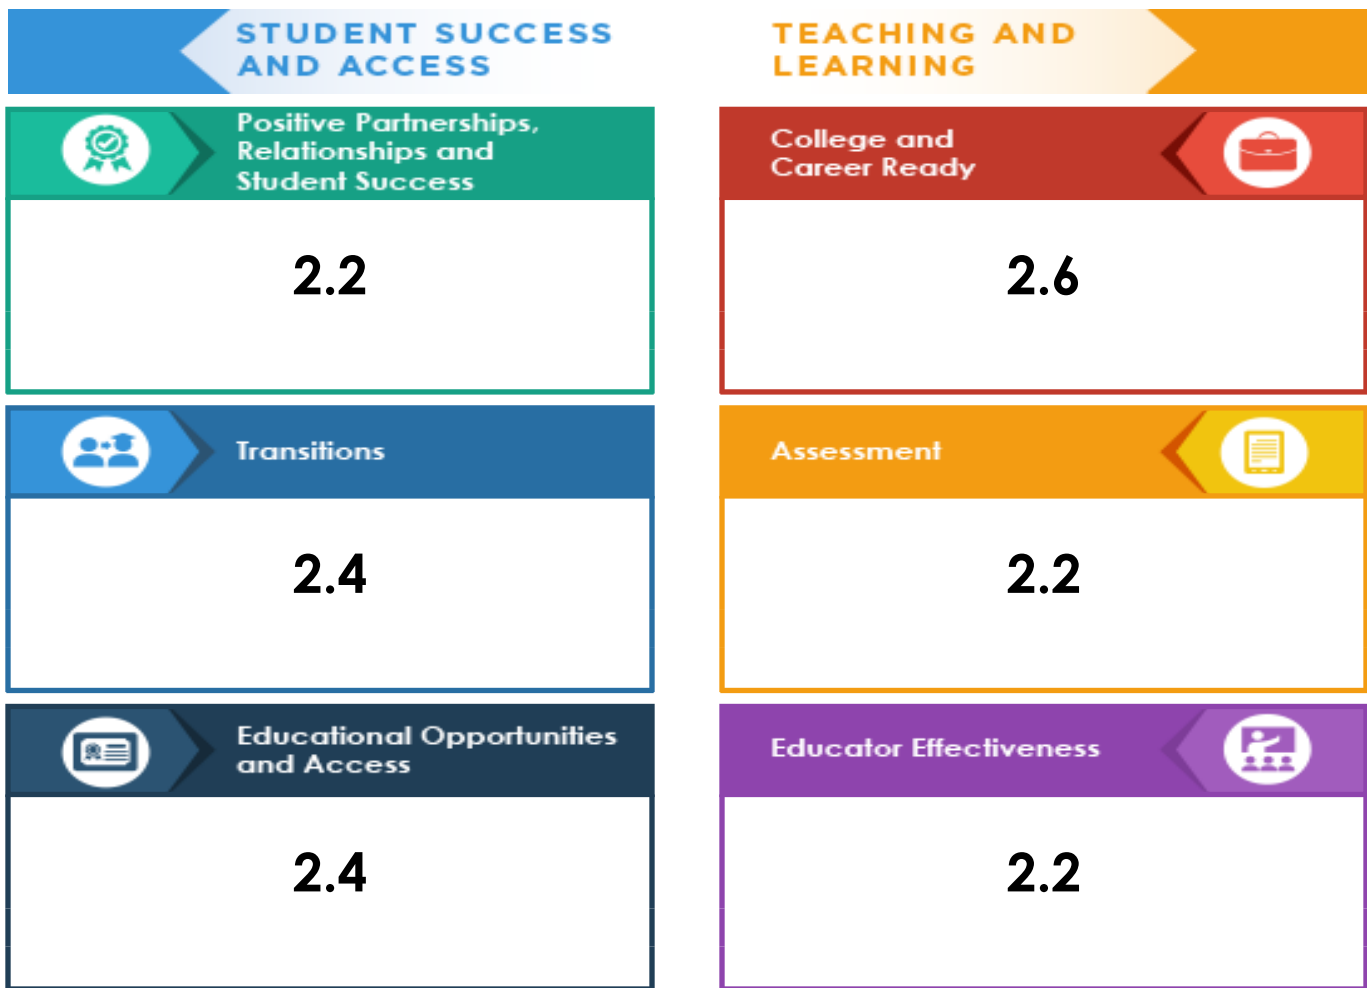

Evidence-Based Analysis Responses

Average Score (Between 0 and 3) of 5 Self-Reported Responses In Each Tenet
90 Total Points Possible

70

Total EBA Score